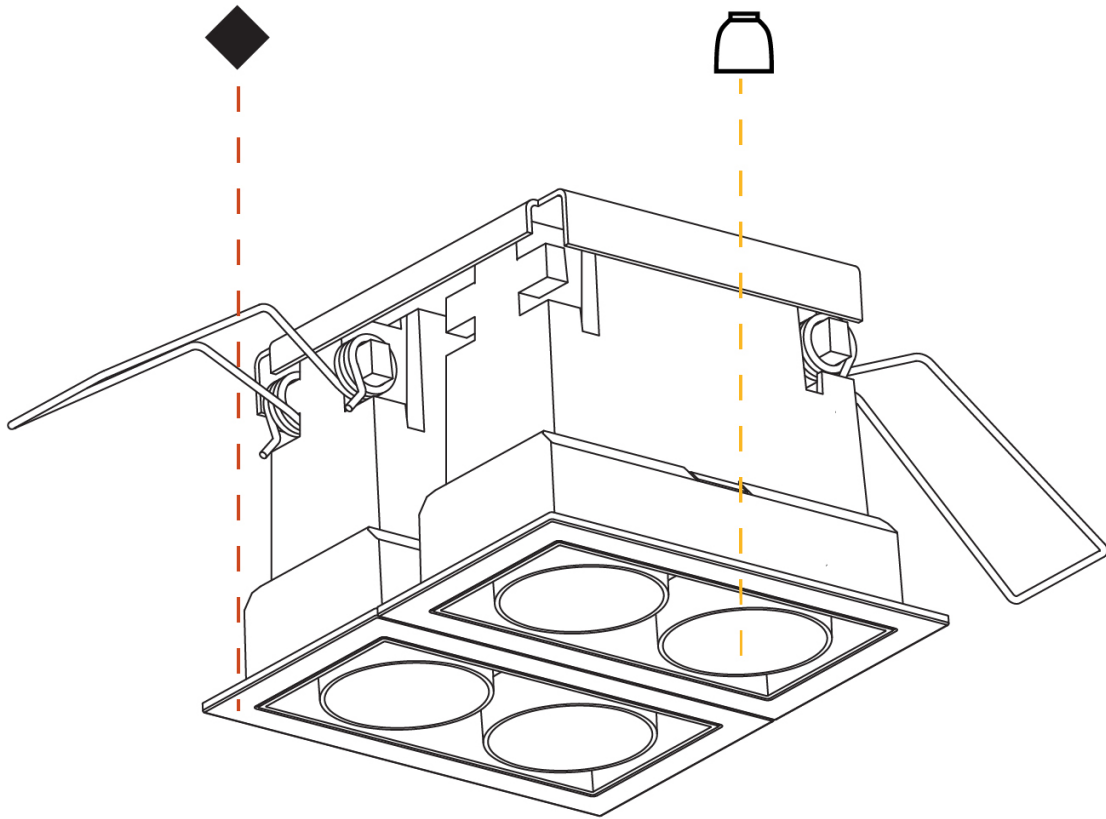

MAGIQ 2X2 CELL RECESSED

A35633-

PROJECT _____

TYPE _____

SPECIFIER _____

QUANTITY _____

DATE _____