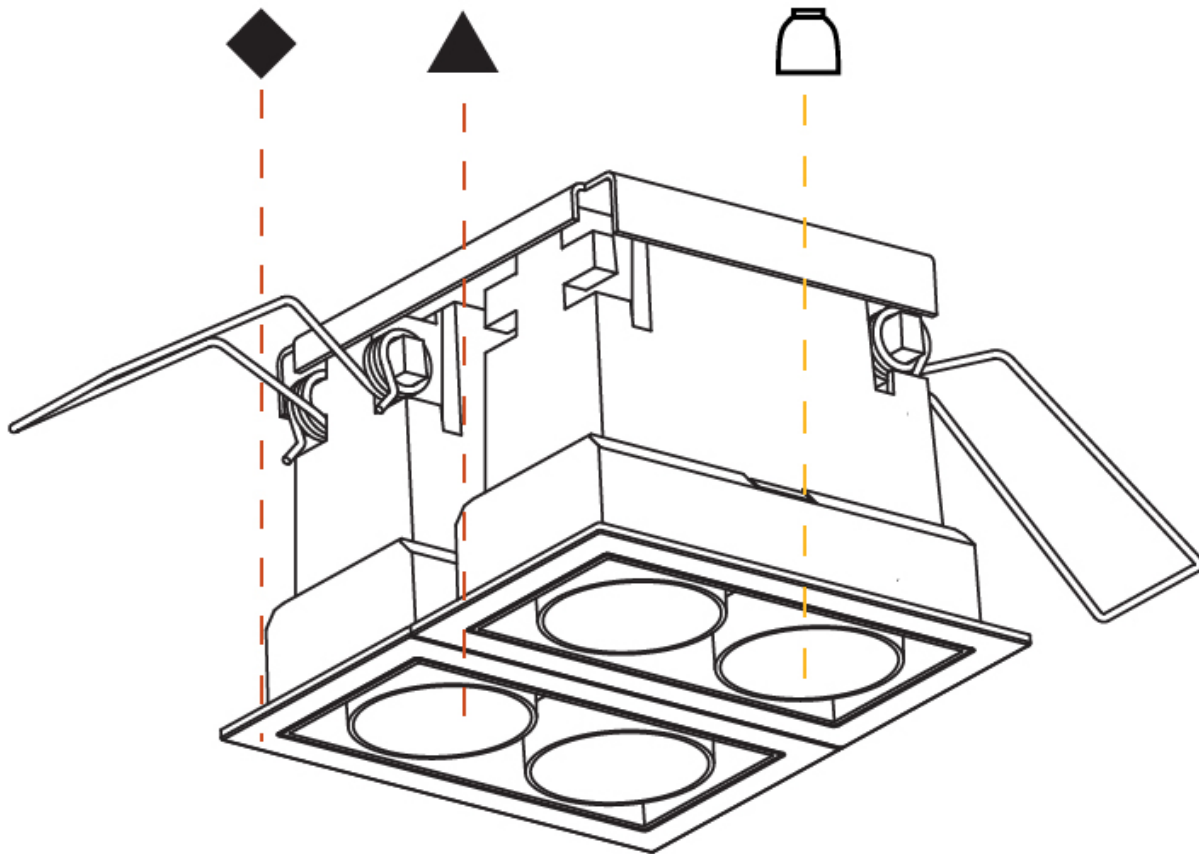

MAGIQ 2X2 CELL KORONA RECESSED

A35637-

PROJECT _____

TYPE _____

SPECIFIER _____

QUANTITY _____

DATE _____

A