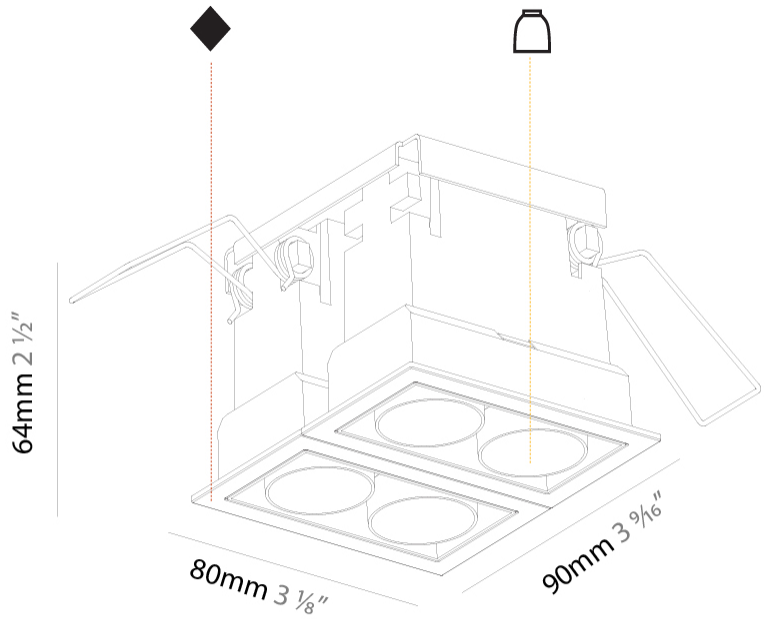

PHYSICAL

Shape: Square
Length (mm): 90
Length (in): 3 ⁹/₁₆
Width (mm): 80
Width (in): 3 ¹/₈
Height (mm): 64
Height (in): 2 ¹/₂
Ceiling Thickness (mm): 10 / 12.5 / 15 / 25 / 30
Ceiling Thickness (in): 3/8 or 1/2 or 9/16 or 1 or 1 3/16
Min. Recessing Depth (mm): 100
Min. Recessing Depth (in): 3 ¹⁵/₁₆
Light Distribution: Downlight
Weight (kg): 0.323
Weight (lbs): 0.71
Fixture Finish: SSR / BKV / CWI / CRY / HAB / UFT / ITA / RUA / FTG / MYG / LOD / PUS / FRO / FUP / KIA / POP / BLS / SPG / MEY / GOH / GUM / CHC / COM / ABZ / JAG / OBR / MOS / ROR
Holder Finish: WHI / BLK
Fixture Material: Aluminum Die Cast
Cut-out Measurements: 73mm / 2 7/8" x 83mm / 3 1/4"

ELECTRICAL

Lamp Type: LED (Zhaga Standard)
Input Wattage (W): 14.3
Total Output Wattage (W): 13
Dimming: Tri-Mode (Non-Dimming and Phase Dimming (120Vac only) and 0-10V Dimming)
Driver Included: No
Driver Location: Recessed Housing
Driver Type: Constant Current - Universal
Driver Class: Class 2
Housing: See components
Input Voltage (V): 120 - 277
Constant Current (MA): 1050

LED

Number of LEDs: 4
Color Temperature (°K): 2700 / 3000 / 3500 / 4000
Max. Delivered Lumen (lm): 781 / 852 / 869 / 887
Nominal Lumen (lm): 880 / 930 / 941 / 960
CRI: >90 CRI
Lamp Life (hrs): 50000

OPTICAL

Reflector: 8 / 18 / 34

RATINGS AND CERTIFICATIONS

Certified By: CSA Certified to UL and CSA Standards
IP rating: IP20